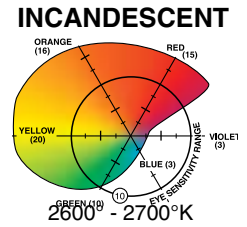

## IMPROVES LIGHT QUALITY

COLOR COMPARISON		
HEARTH-GLO®	2700°K	82 CRI
ALPINEWITE®	5000°K	90 CRI
XB ALPINEWITE®	5000°K	86 CRI

HEARTH-GLO® mixes well with incandescents. ALPINEWITE® and XB ALPINEWITE® are balanced spectrum scotopically-rich colors.