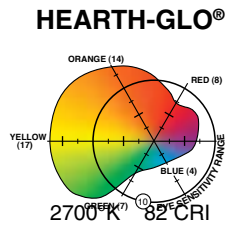

## IMPROVES LIGHT QUALITY

COLOR COMPARISON		
HEARTH-GLO®	2700°K	82 CRI
ALPINEWITE®	5000°K	90 CRI
XB ALPINEWITE®	5000°K	86 CRI

HEARTH-GLO® mixes well with incandescents. ALPINEWITE® and XB ALPINEWITE® are balanced spectrum scotopically-rich colors.